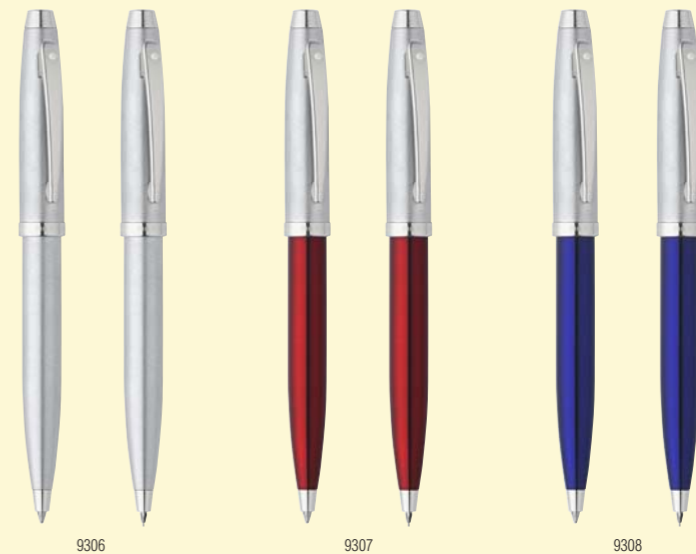

- Slim, classic style appeals to a wide audience
- Excellent gift for a student or professional
- Ballpoint – effortless push-button mechanism that is easily operated with one hand
- 0.7mm Pencil – protective sleeve guards against breakage
- Sheaffer Limited 1 Year Warranty

PRODUCT CODE	BP	BALLPEN & PENCIL SET	HAND ENGRAVE	LASER ENGRAVE
323	•	•	•	•
325	•	•	•	•
327	•		•	•
329	•	•	•	•

*Gift Collection*  
Ballpoint and Pencil Set

SHEAFFER®

The Gift of Fine Writing

9306

9307

9308